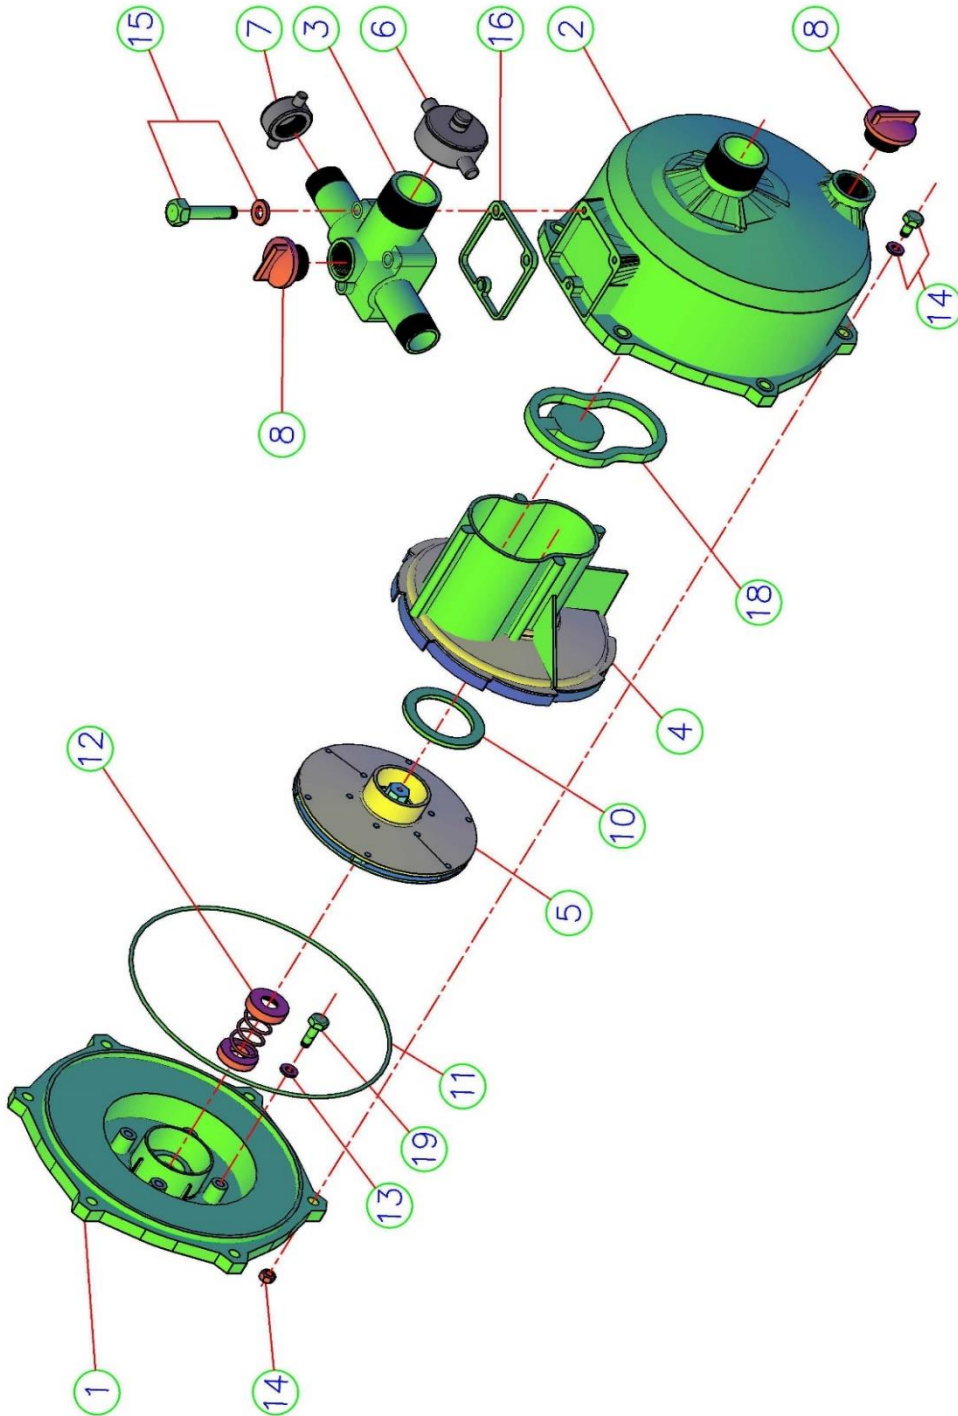

MH215-SHP Parts Breakdown